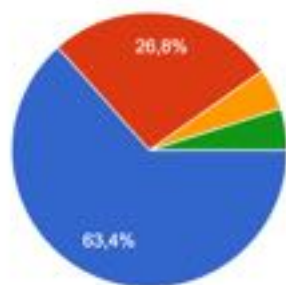

Tempo impiegato per trovare un lavoro e come lo si è trovato

Se ora sei nella condizione di lavoratore/occupato: dopo quanto tempo hai trovato la tua attuale occupazione?

41 risposte

- subito dopo il diploma
- meno di tre mesi
- da sei mesi a un anno
- più di un anno

Se ora sei nella condizione di lavoratore/occupato: come hai trovato lavoro?

41 risposte